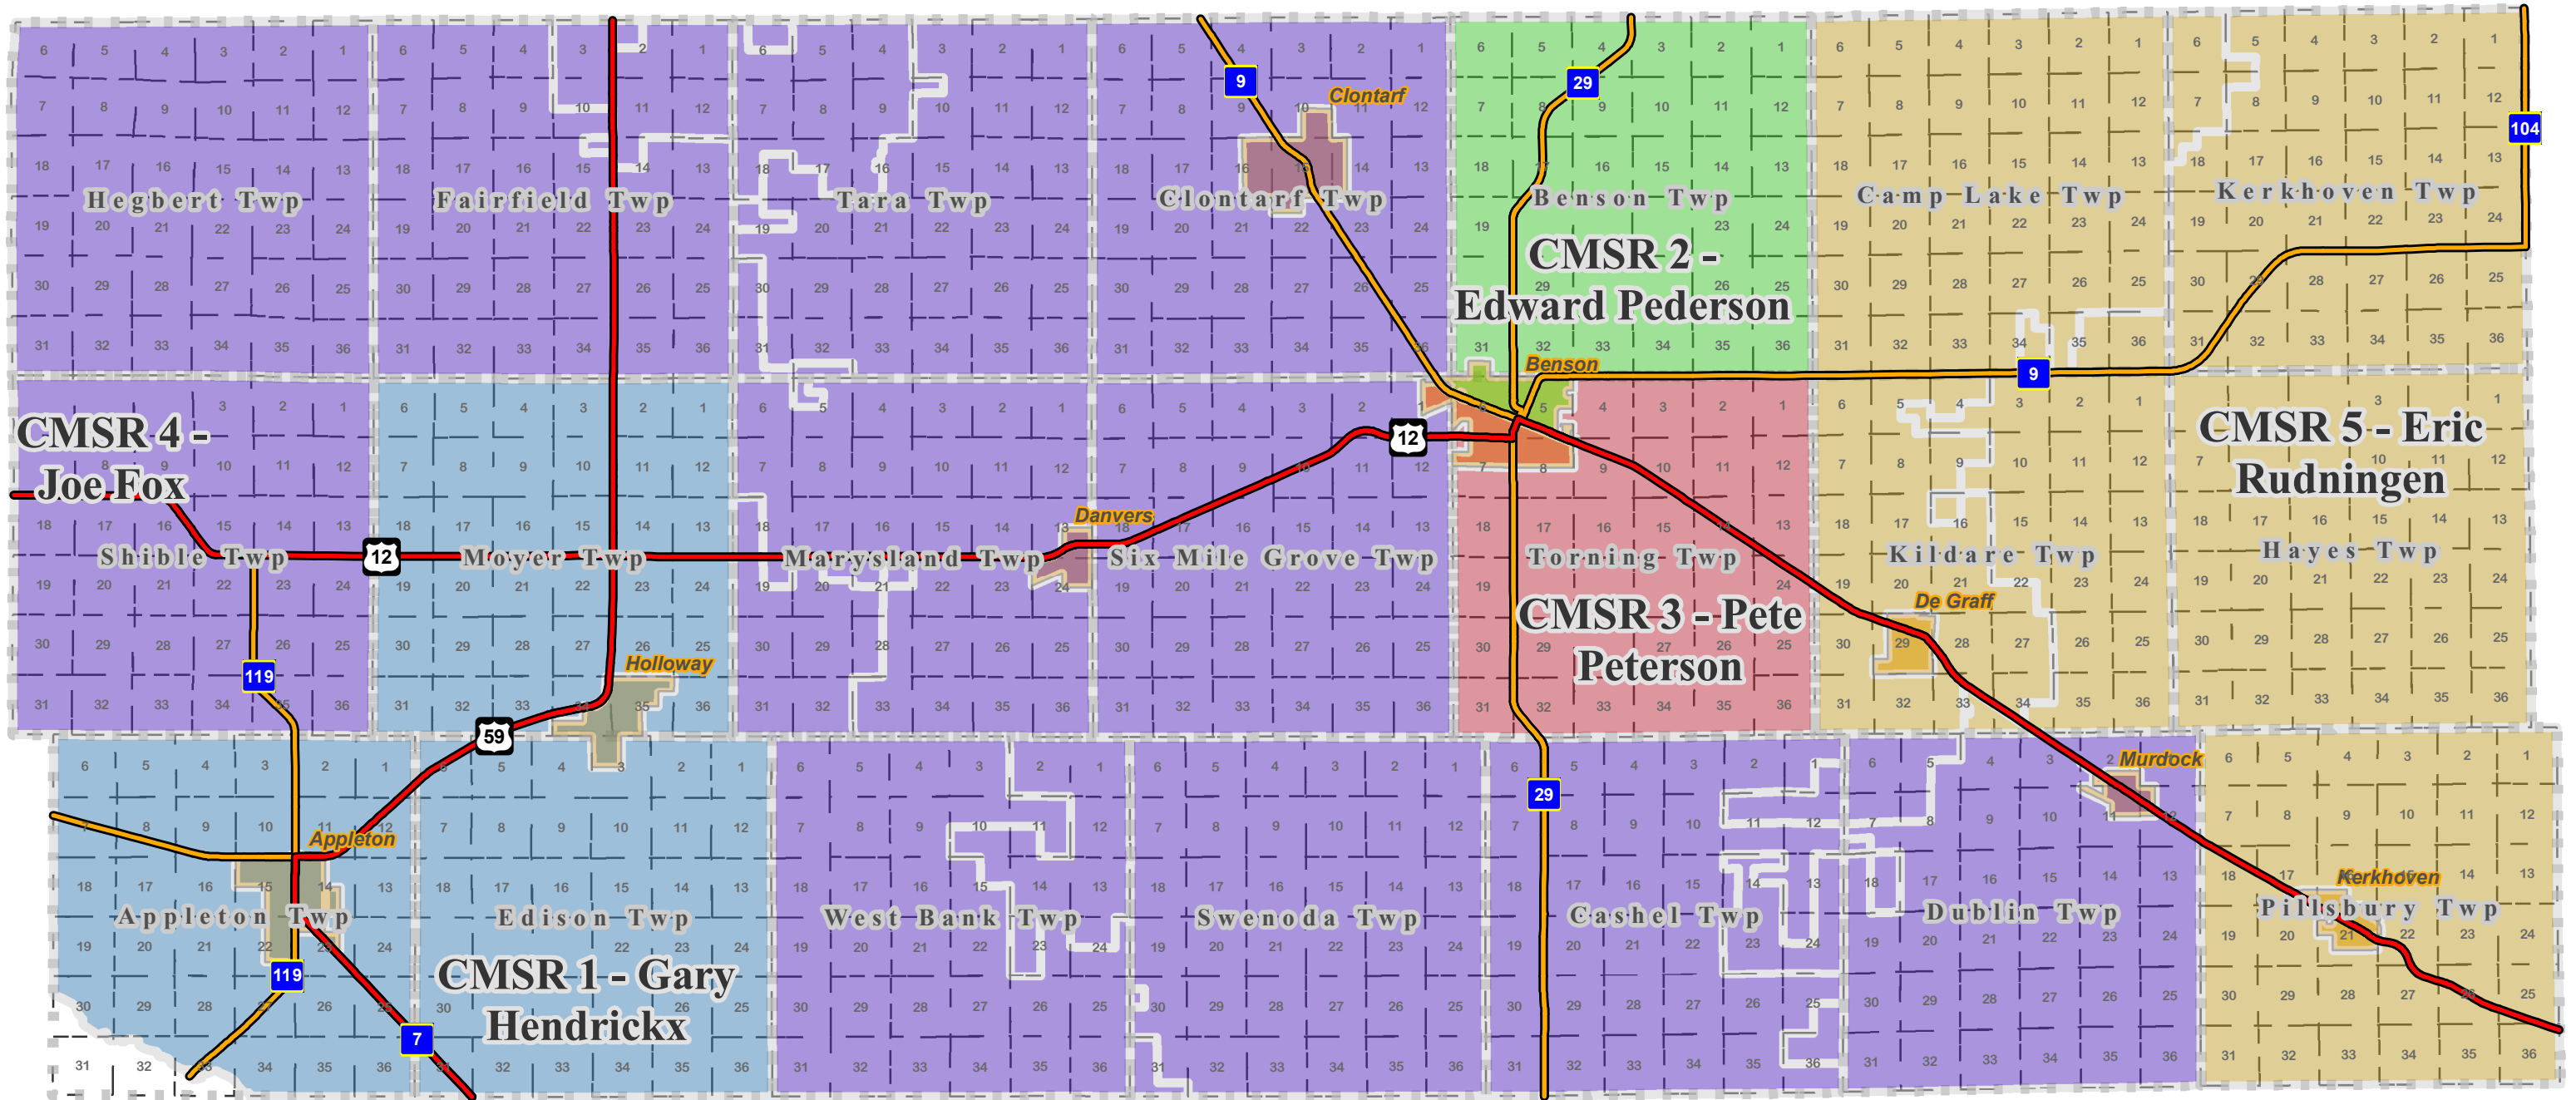

County Commissioner Districts

Swift County, MN

| | | | | | |
|---|---------------------|---|--------------------|---|---------------------|
|  | 1 - Gary Hendrickx |  | 4 - Joe Fox |  | Current City Limits |
|  | 2 - Edward Pederson |  | 5 - Eric Rudningen |  | Townships |
|  | 3 - Pete Peterson | | |  | Section Lines |