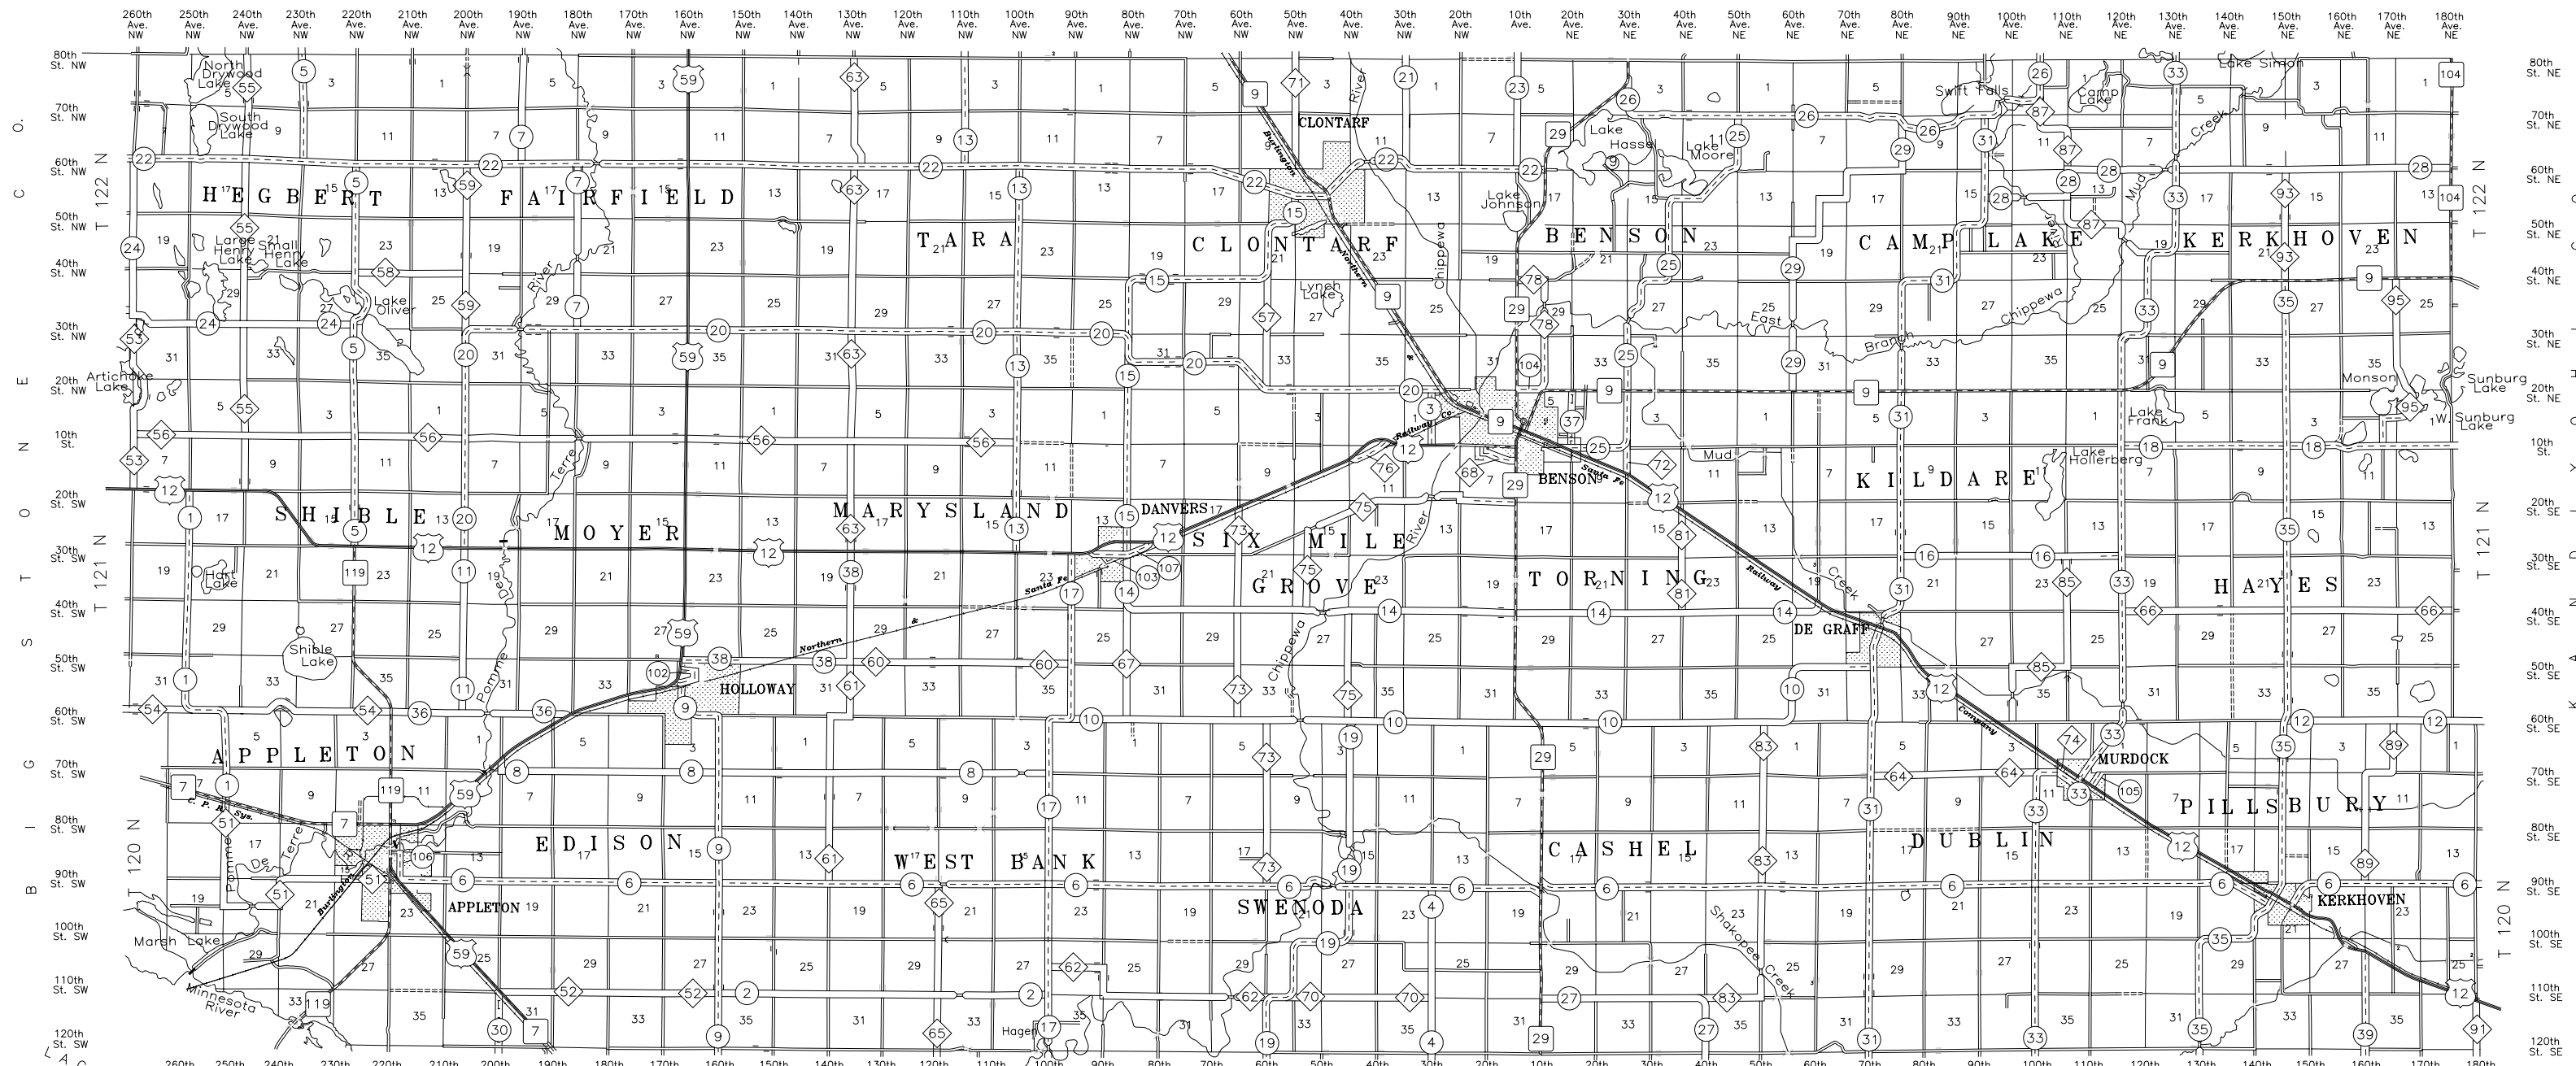

GENERAL HIGHWAY MAP

SWIFT COUNTY

MINNESOTA

S T E V E N S C O.

P O P P E C O.

R 43 W

R 42 W

R 41 W

R 40 W

R 39 W

R 38 W

R 37 W

QUIP PARLE C O.

C H I P P E W A C O.