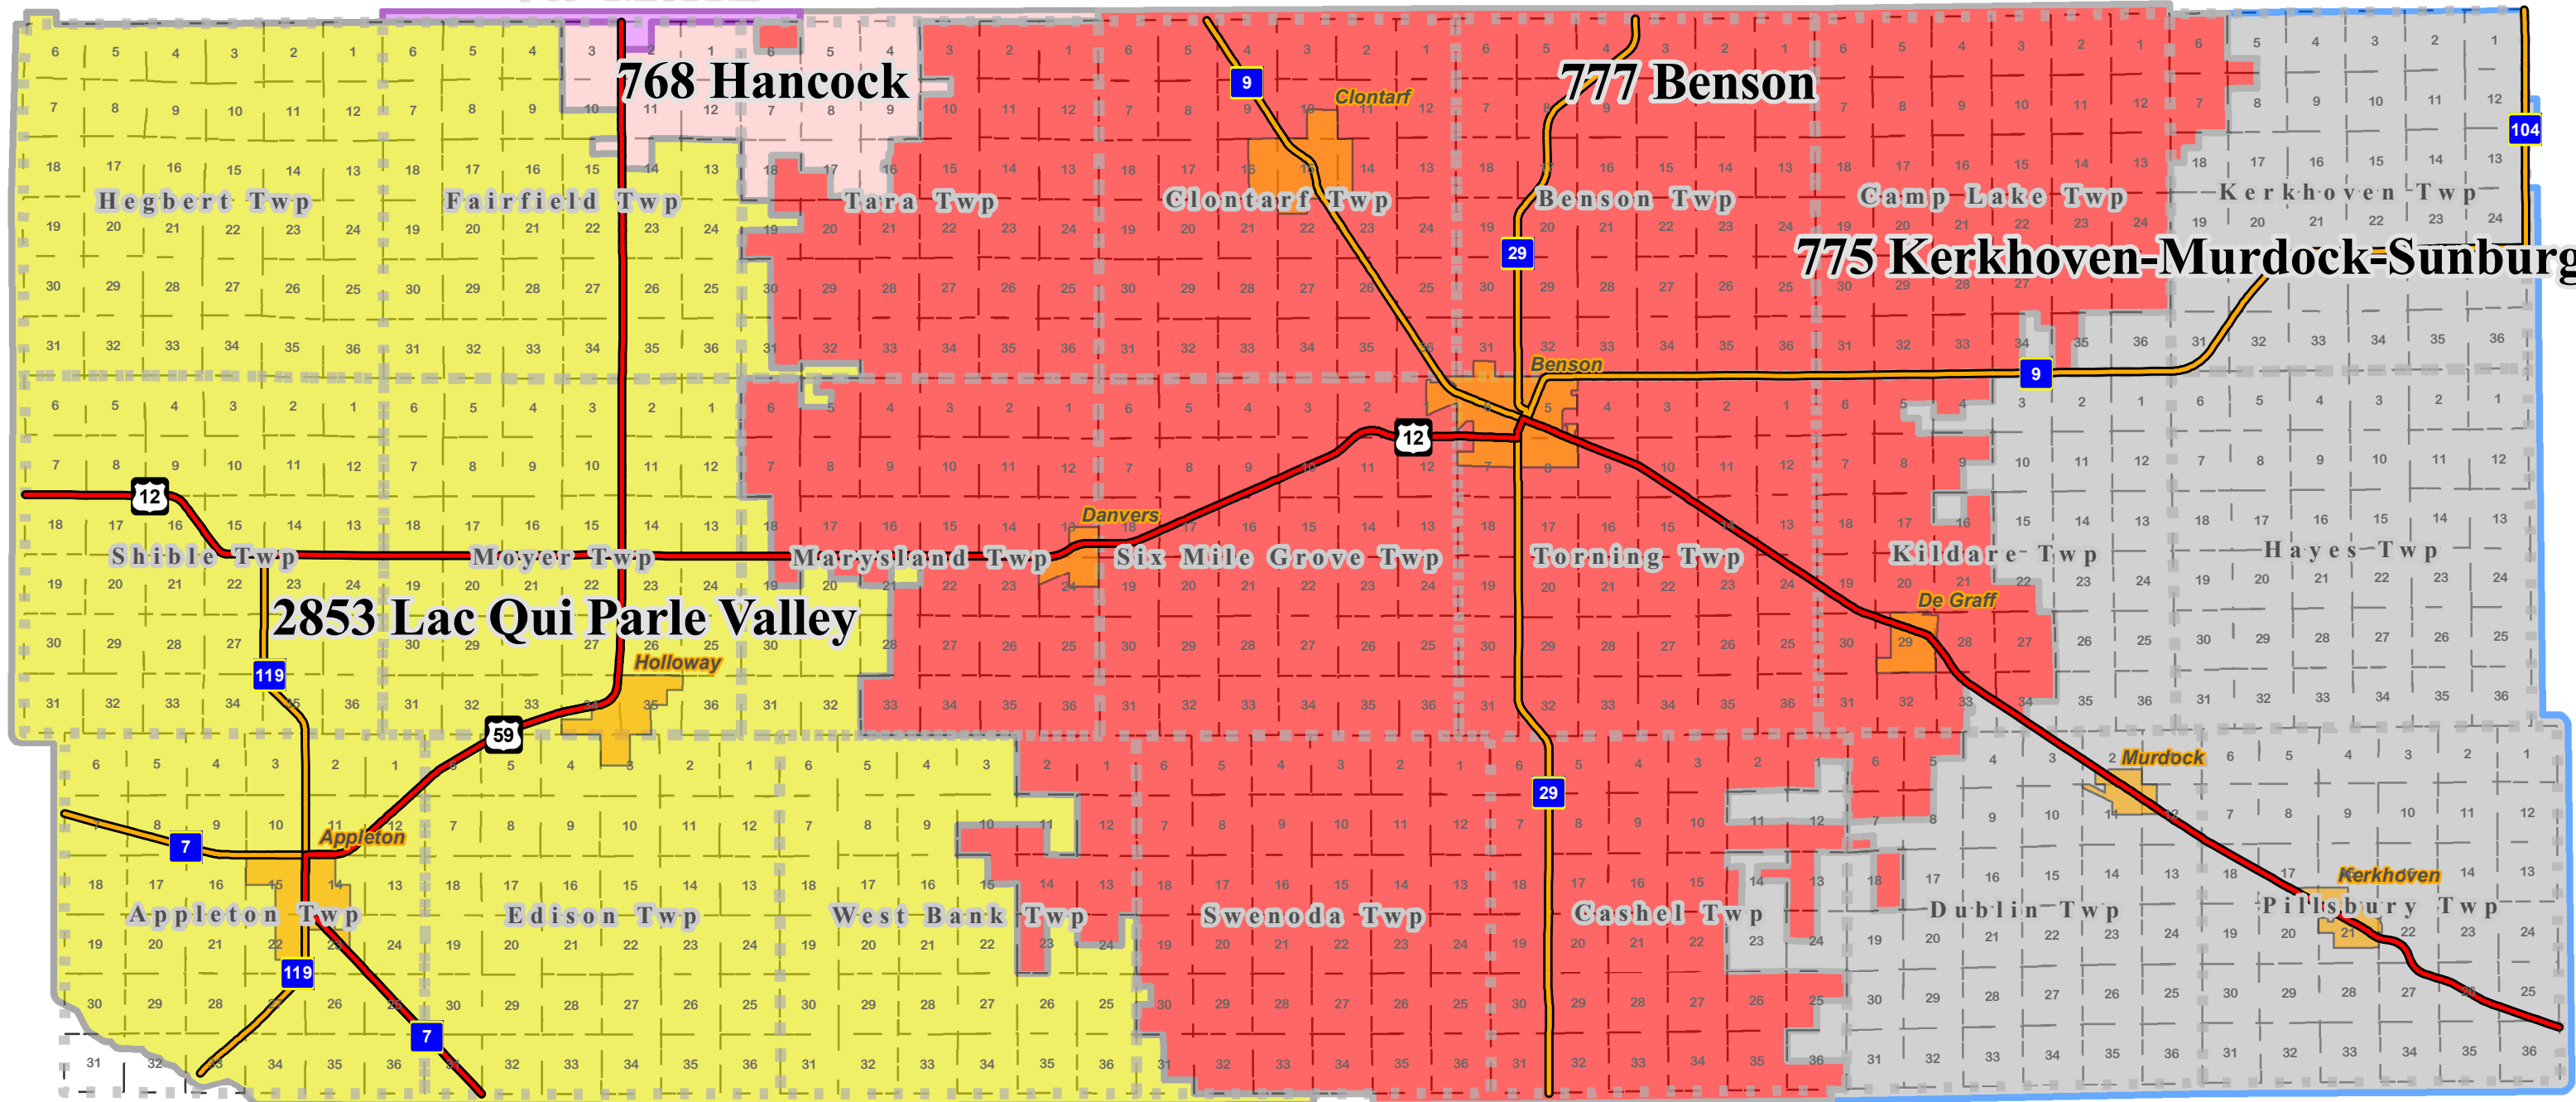

School Districts

Swift County, MN

769 Morris

768 Hancock

777 Benson

775 Kerkhoven-Murdock-Sunburg

2853 Lac Qui Parle Valley

| | | | | | |
|---|----------------------|---|---------------------|---|---------------------|
|  | School 777 - Benson |  | School 2853 - LQP |  | Current City Limits |
|  | School 768 - Hancock |  | School 769 - Morris |  | Townships |
|  | School 775 - KMS | | |  | Section Lines |