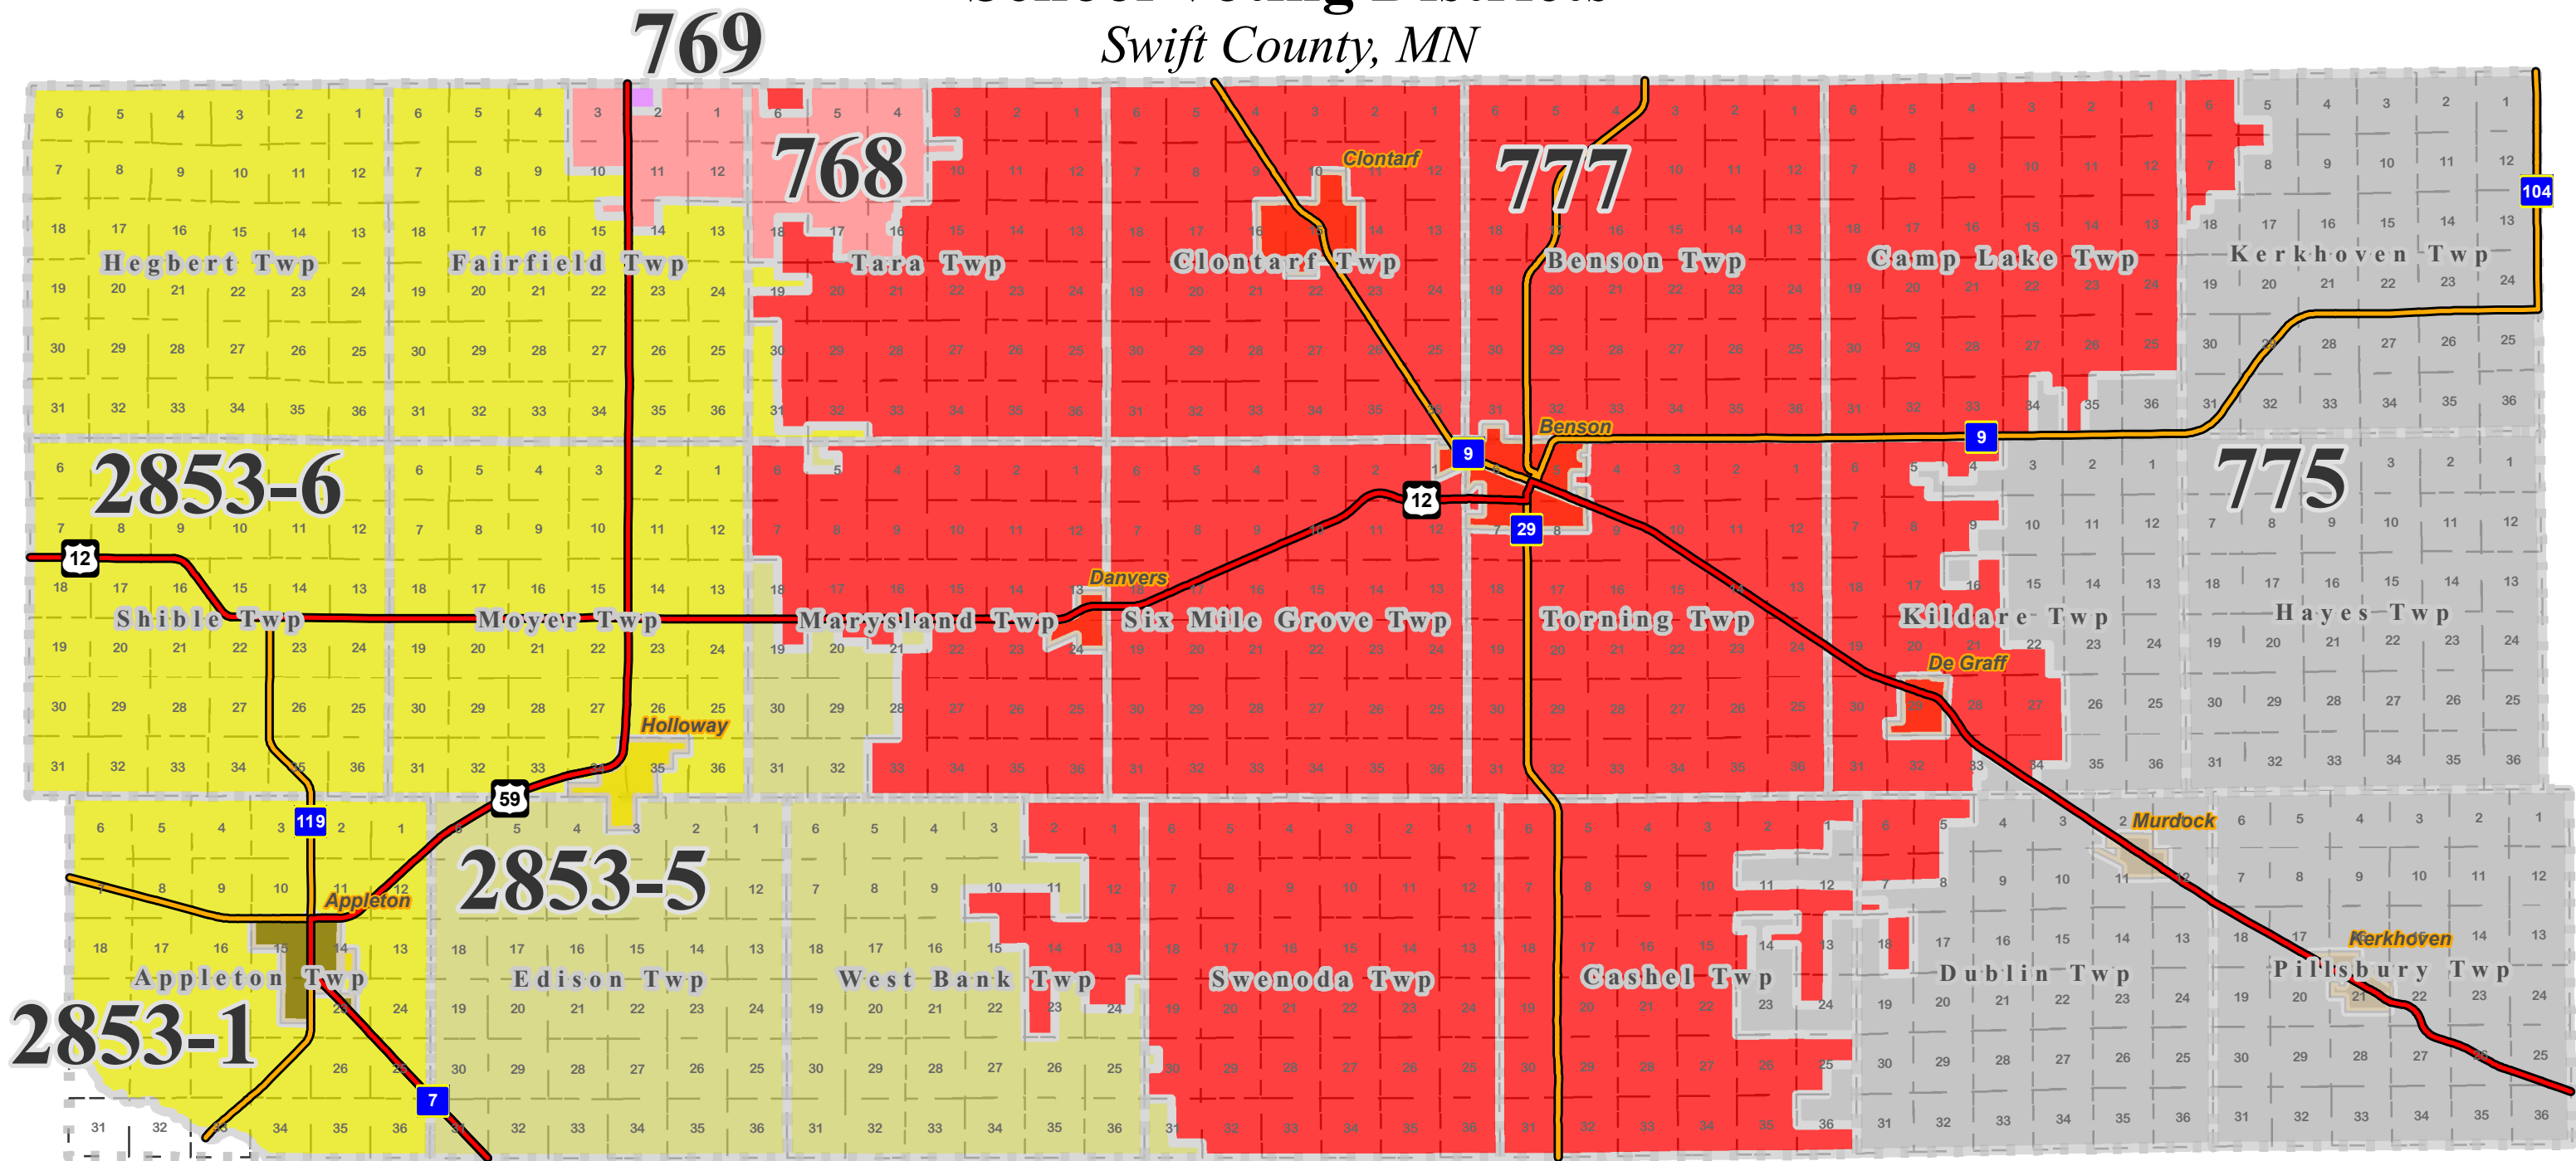

# School Voting Districts

Swift County, MN

	2853-1		769		Current City Limits
	2853-5		775		Townships
	2853-6		777		Section Lines
	768				