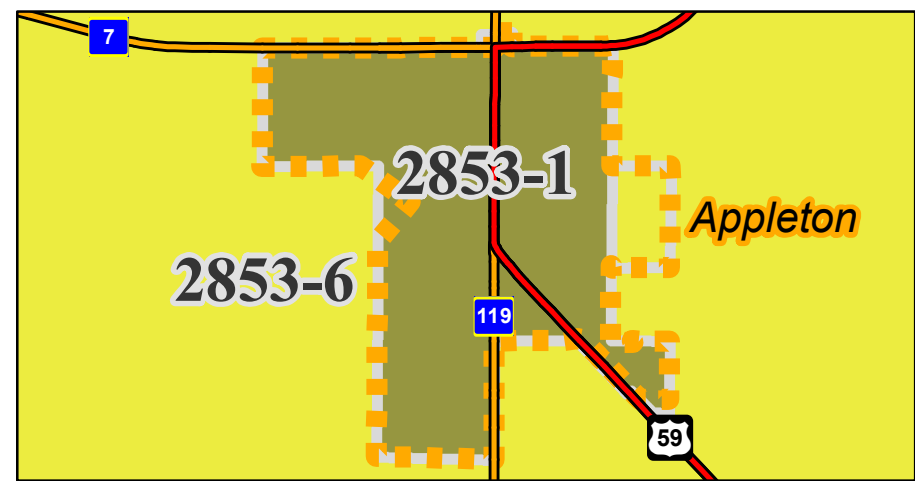

# School Voting Districts

Swift County, MN

	2853-1		769		Current City Limits
	2853-5		775		Townships
	2853-6		777		Section Lines
	768				