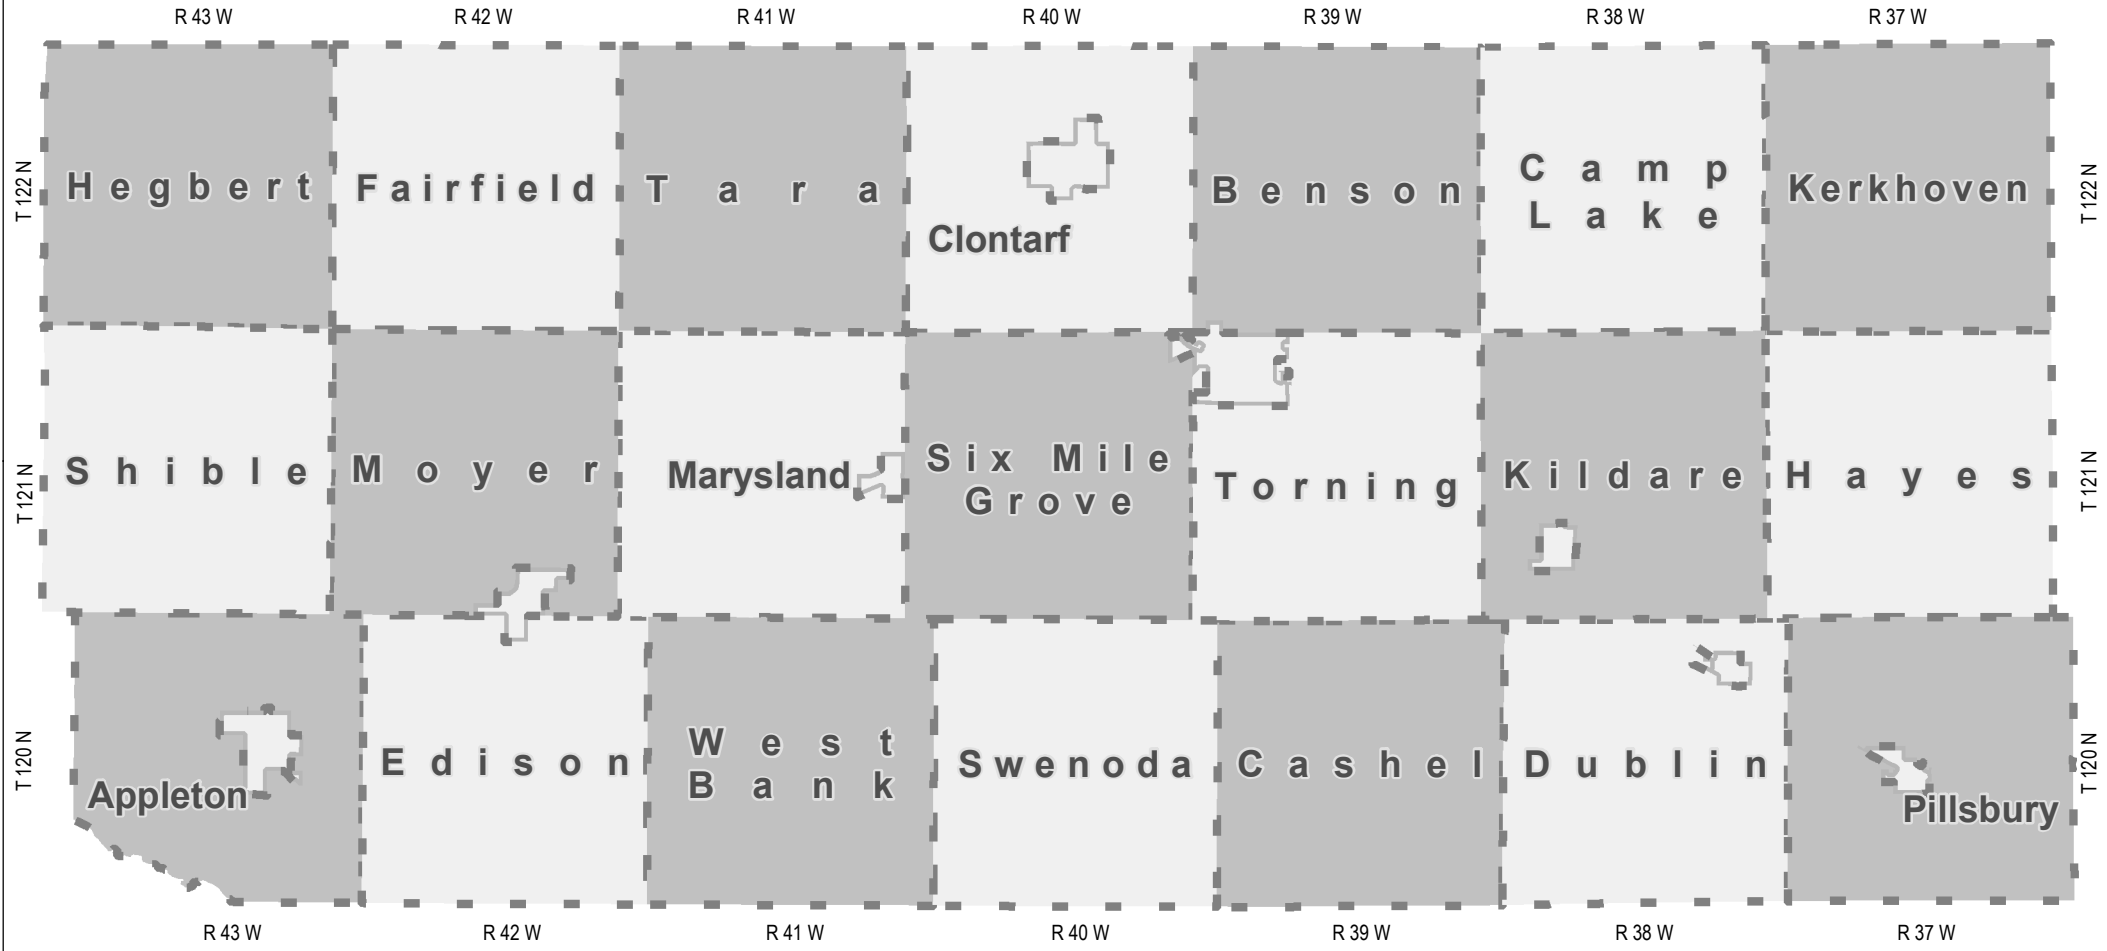

Swift County, MN

Townships

Date: 8/1/2022
Created By: Swift County GIS