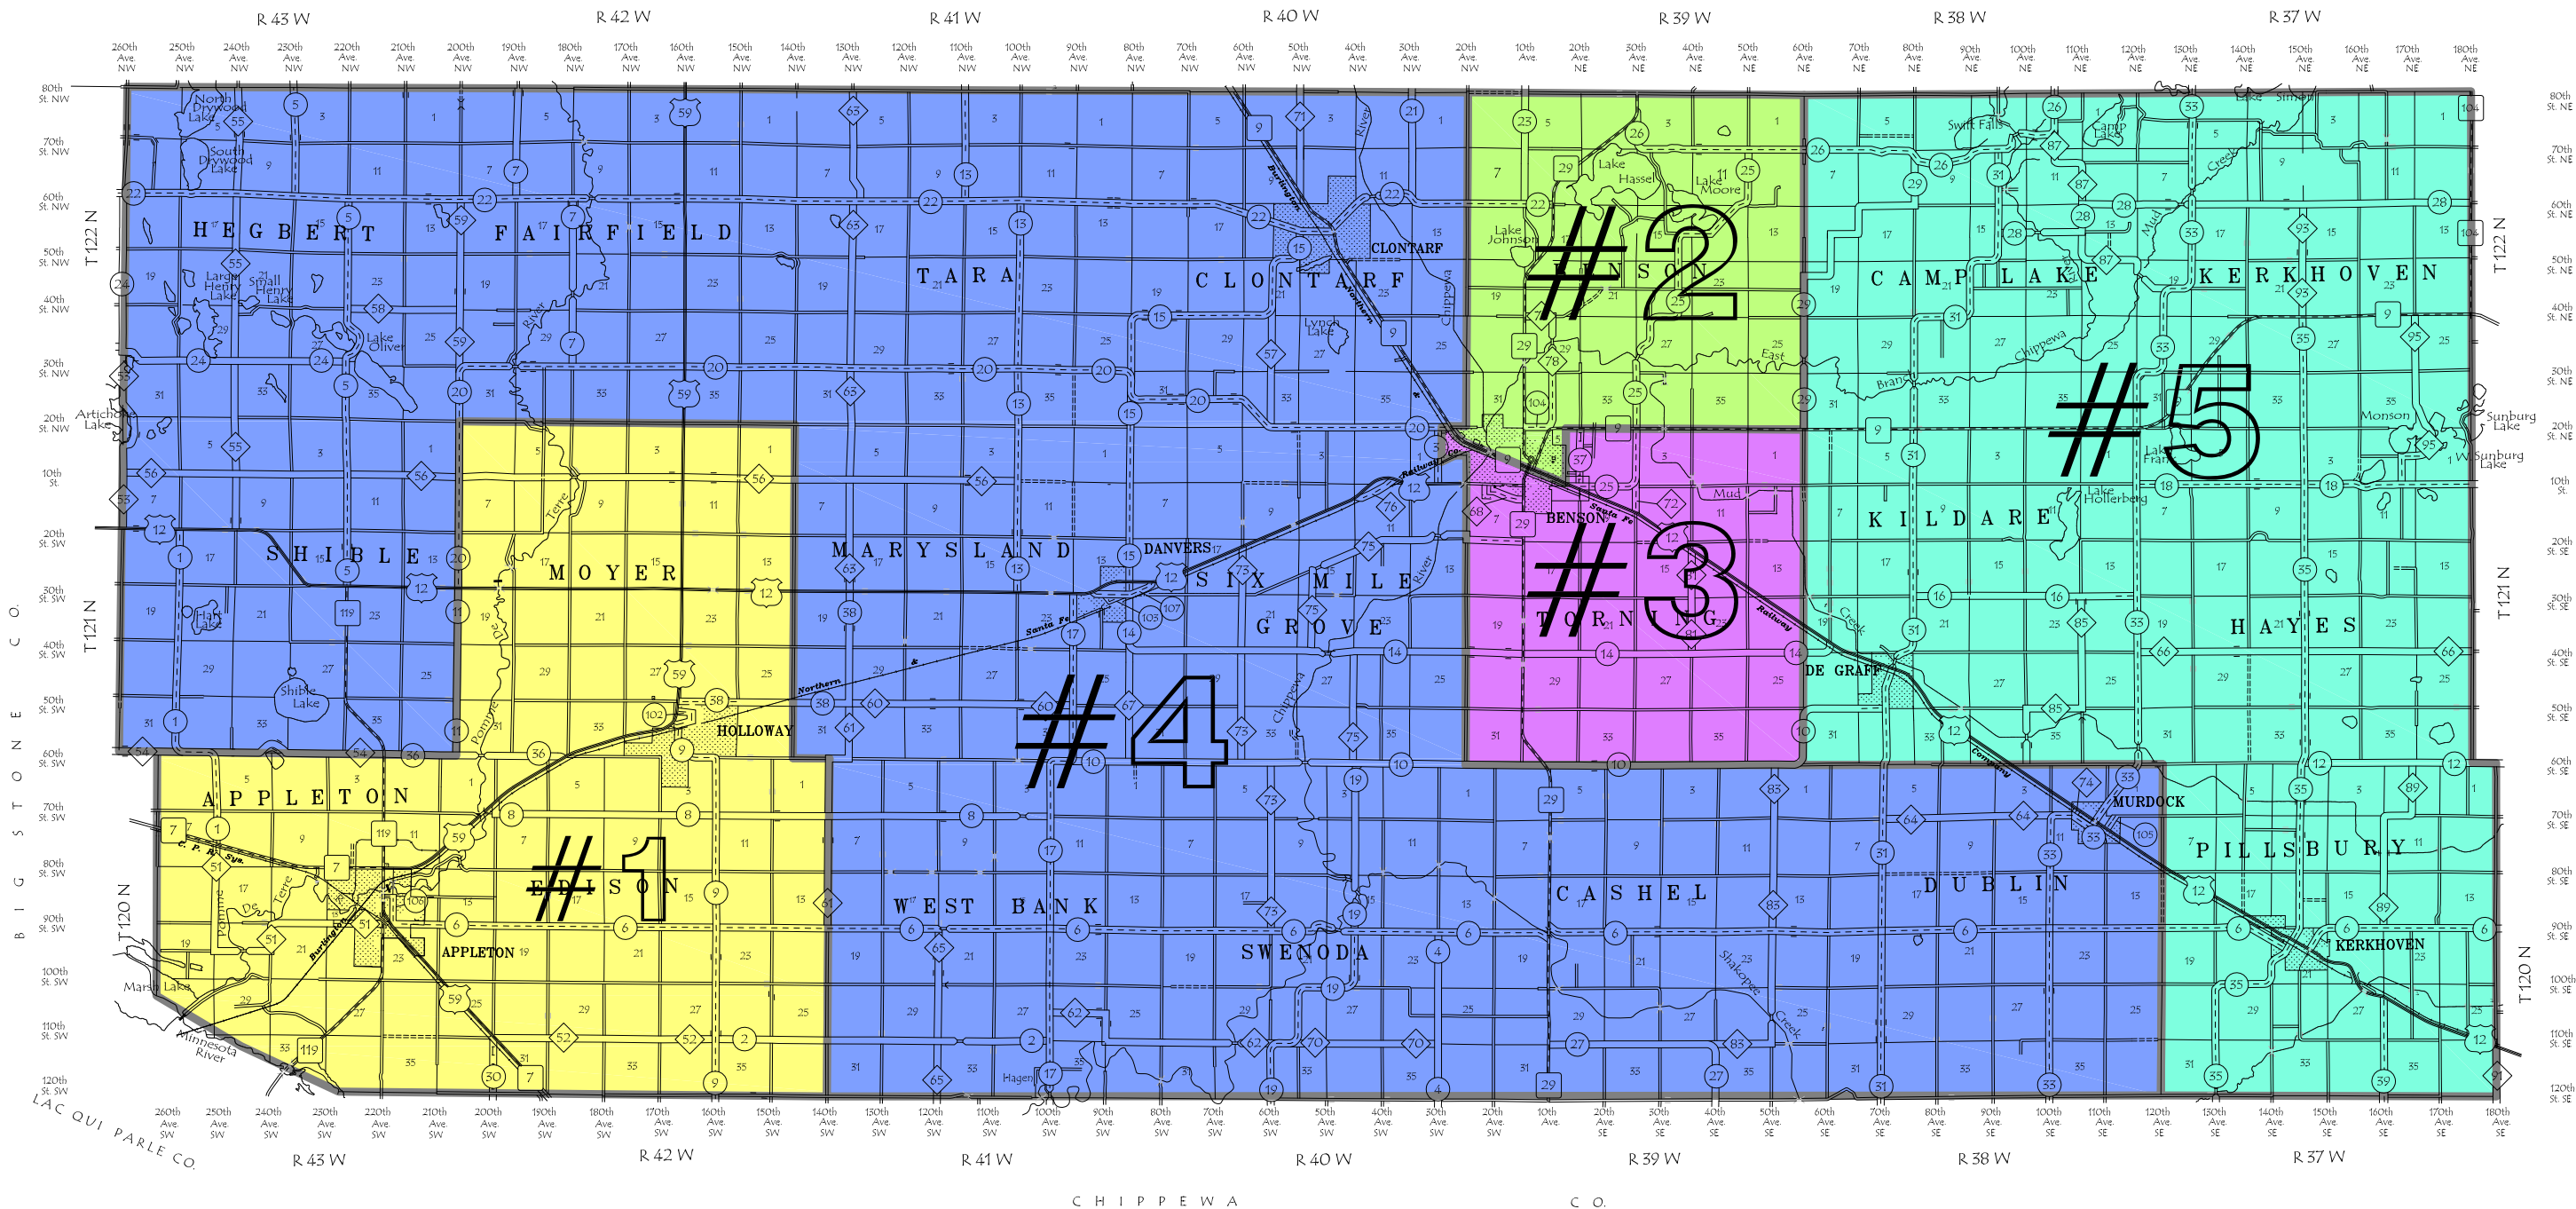

GENERAL HIGHWAY MAP SWIFT COUNTY

MINNESOTA

STEVENS CO.

POPE

CO.

District #1
Gary Hendrickx

District #2
Edward Pederson

District #3
Pete Peterson

District #4
Joe Fox

District #5
Eric Rudningen